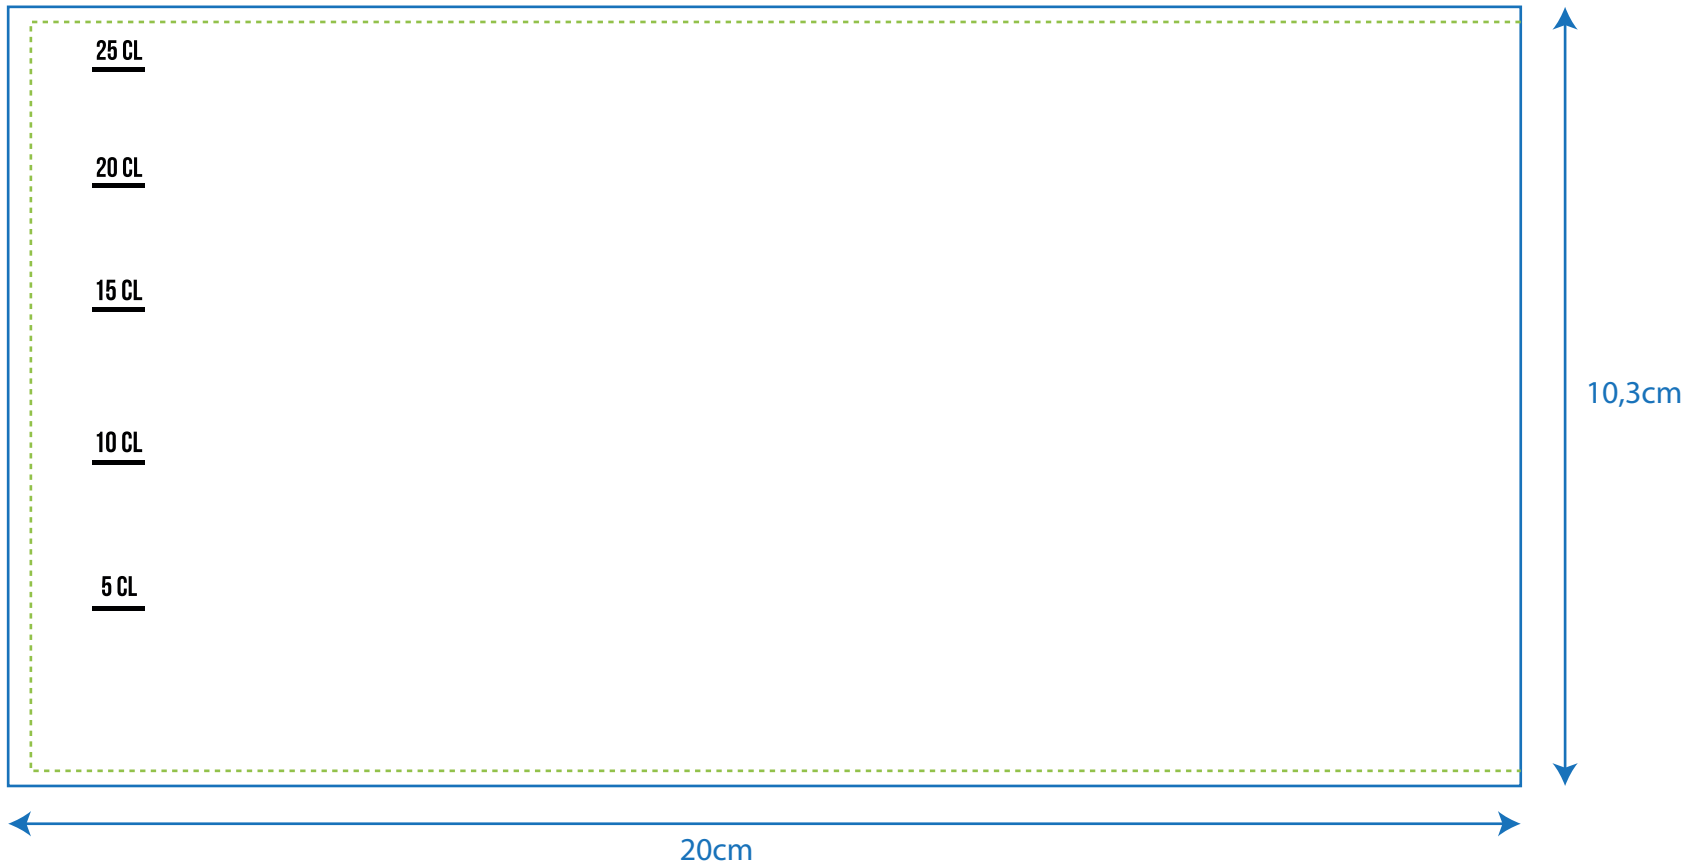

TBC615 8 - 10

25cl Rigid plastic cup PP - Full color