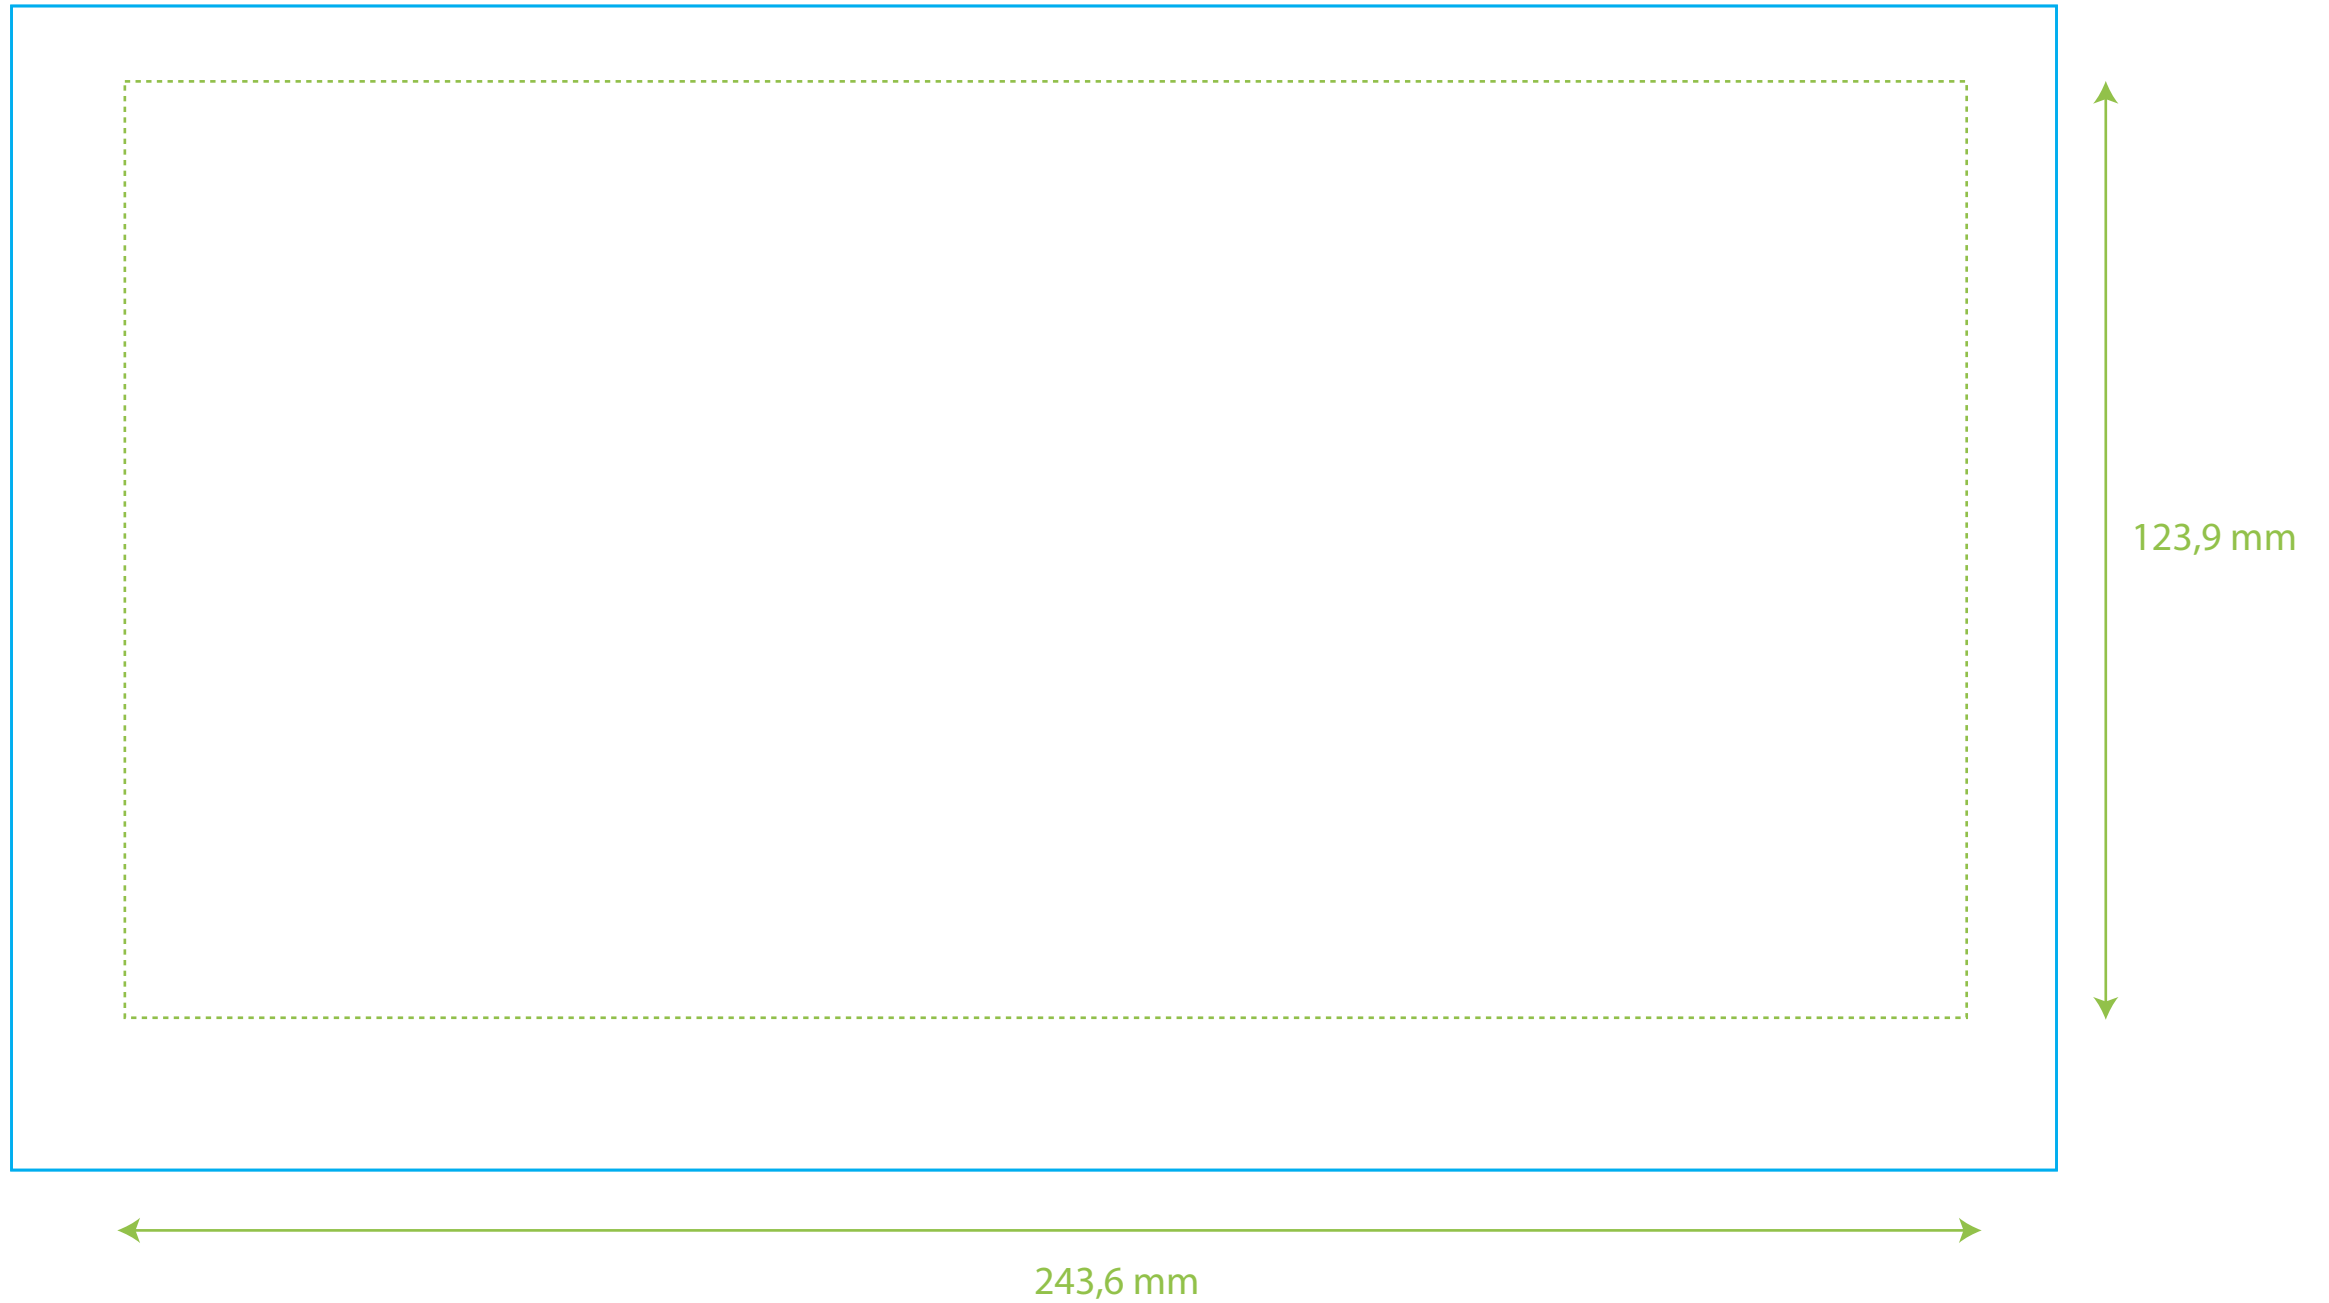

# TBC615 3 - 10

40cl Rigid plastic cup PP - 1 o 2 colors

**TBC615 4 - 10**

50cl Rigid plastic cup PP Largo - 1 o 2 colours

**TBC615 5 - 10**

50cl Rigid plastic cup PP - 1 o 2 colours

115mm

240 mm

250mm

87 mm

**TBC615 6 - 10**

**60cl Rigid plastic cup PP - 1 o 2 colours**

# TBC615 7 - 10

10cl Rigid plastic cup PP - Full color

# TBC615 9 - 10

Rigid plastic cup PP 30 cl - Full color

200mm

115mm

**TBC615 10 - 10**

50cl - Rigid plastic cup - PP - Full color