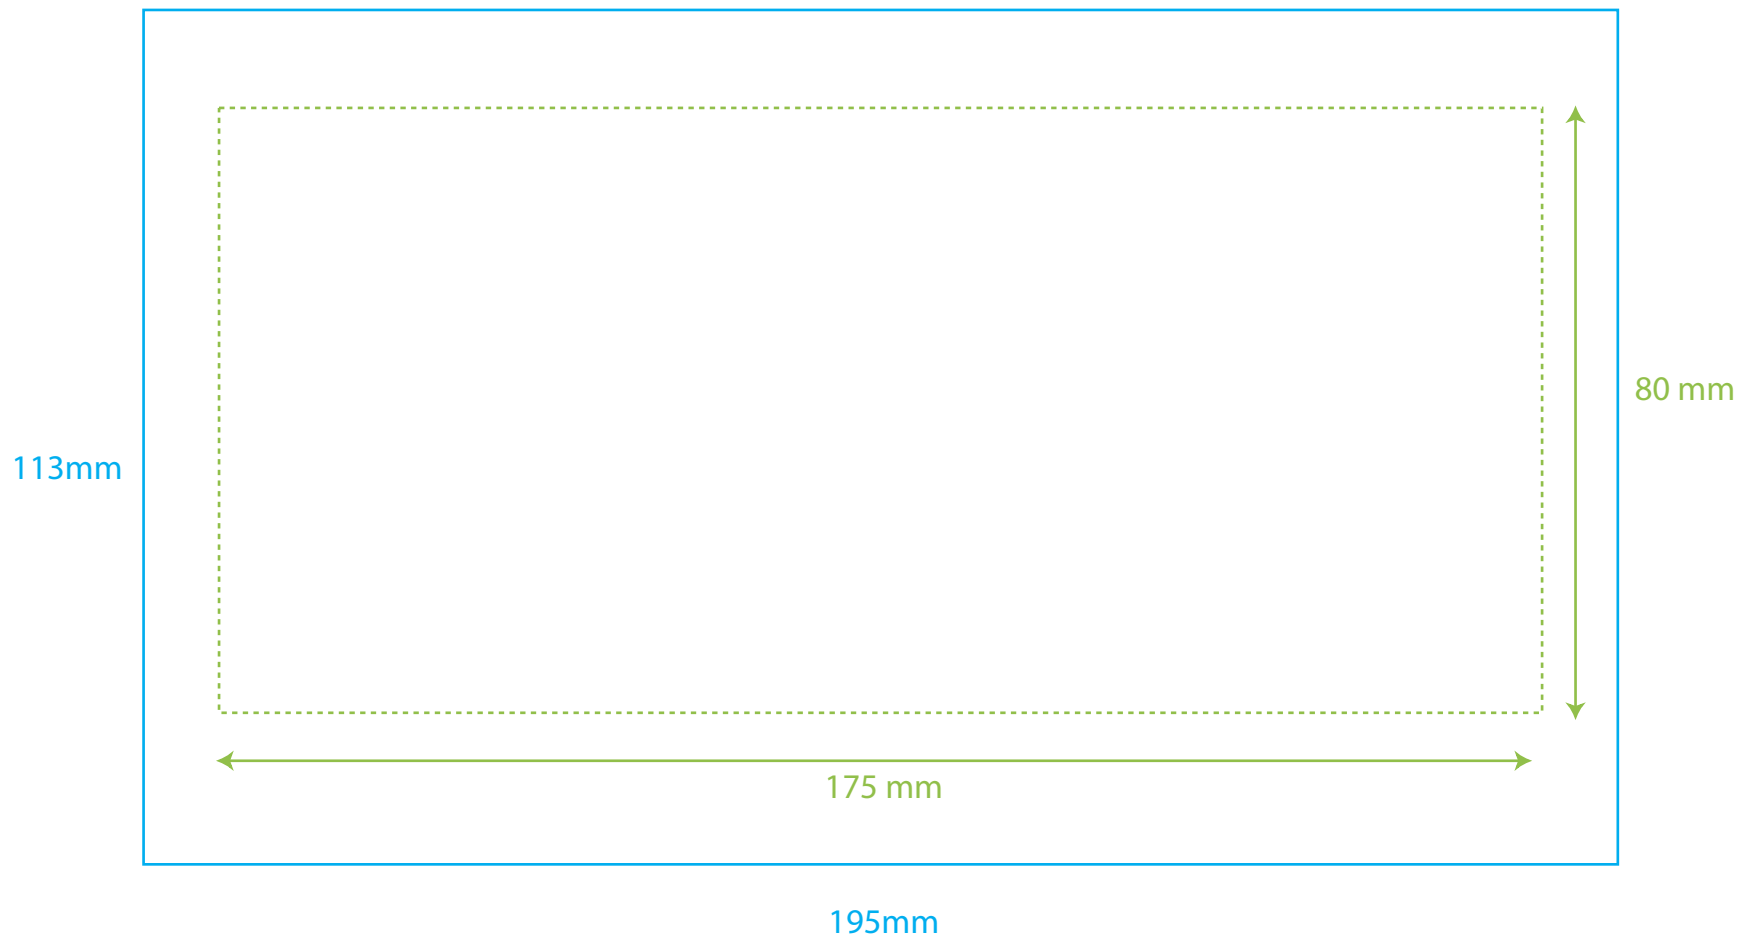

# TBC615 1 - 10

10cl Rigid plastic cup PP - 1 o 2 colours

**TBC615 2 de 10**

**30cl Rigid plastic cup PP - 1 o 2 colours**

# TBC615 3 - 10

40cl Rigid plastic cup PP - 1 o 2 colors

**TBC615 4 - 10**

50cl Rigid plastic cup PP Largo - 1 o 2 colours

**TBC615 5 - 10**

50cl Rigid plastic cup PP - 1 o 2 colours

115mm

240 mm

250mm

87 mm

**TBC615 6 - 10**

**60cl Rigid plastic cup PP - 1 o 2 colours**

# TBC615 9 - 10

Rigid plastic cup PP 30 cl - Full color

200mm

115mm

**TBC615 10 - 10**

50cl - Rigid plastic cup - PP - Full color