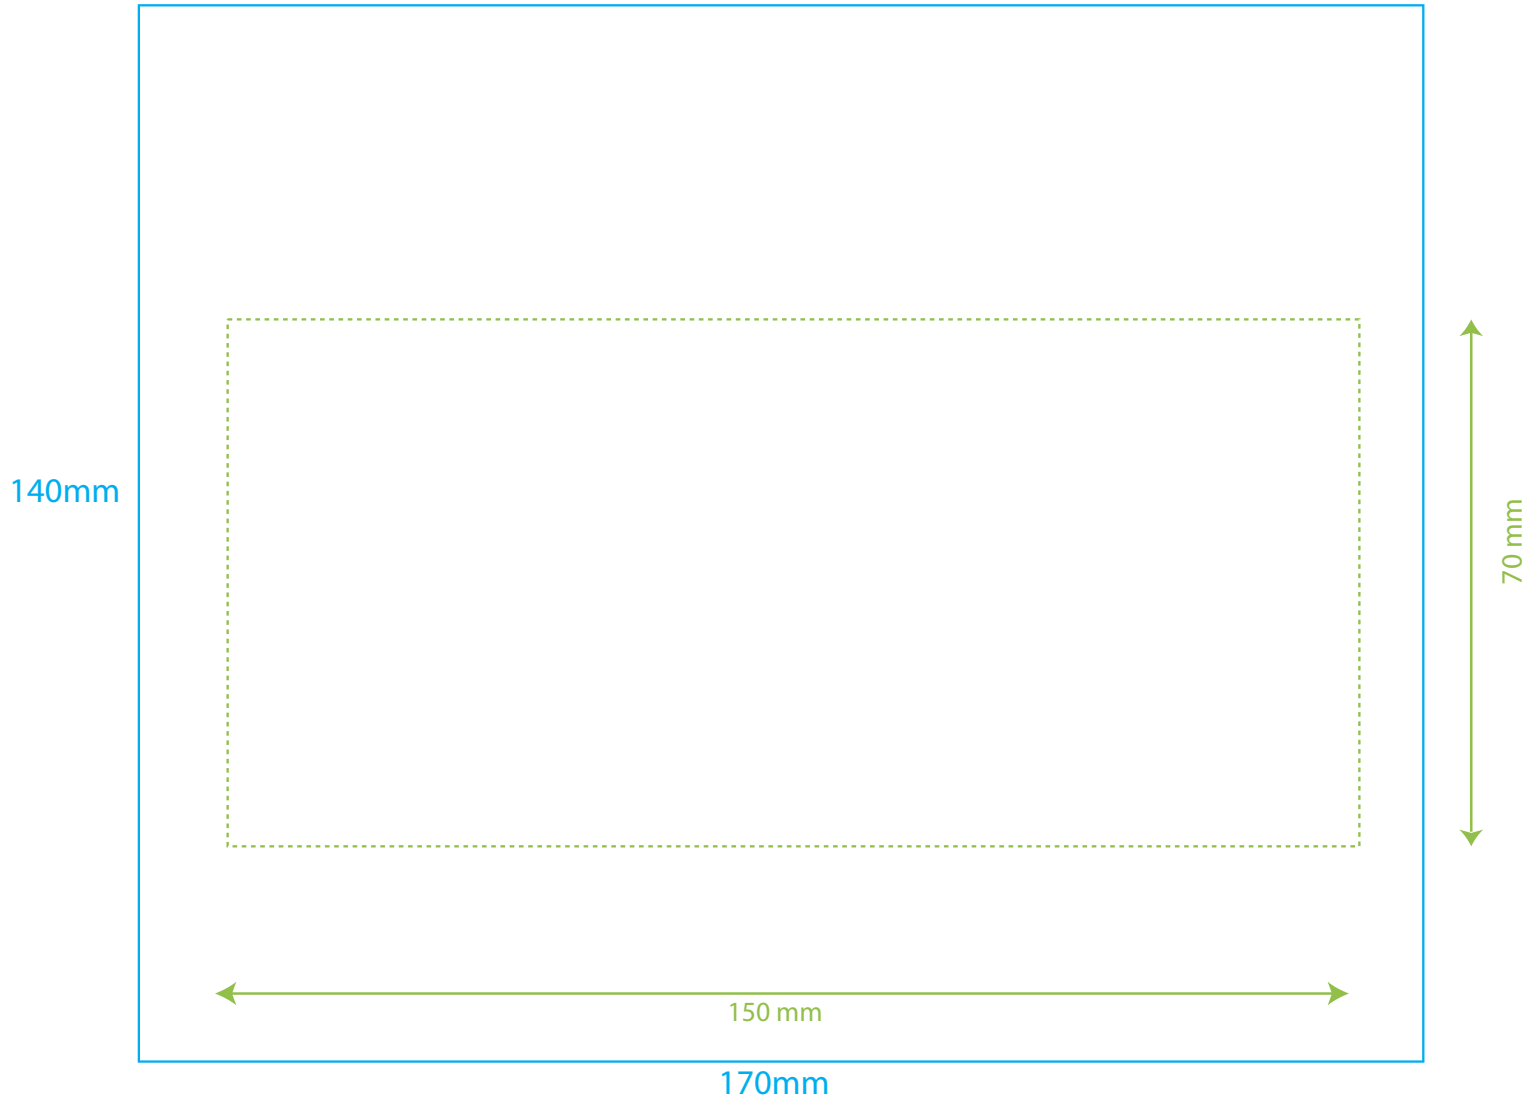

# TBC615 1 - 10

10cl Rigid plastic cup PP - 1 o 2 colours

**TBC615 2 de 10**

**30cl Rigid plastic cup PP - 1 o 2 colours**

# TBC615 3 - 10

40cl Rigid plastic cup PP - 1 o 2 colors

**TBC615 4 - 10**

50cl Rigid plastic cup PP Largo - 1 o 2 colours

**TBC615 5 - 10**

50cl Rigid plastic cup PP - 1 o 2 colours

115mm

240 mm

250mm

87 mm

**TBC615 6 - 10**

**60cl Rigid plastic cup PP - 1 o 2 colours**

# TBC615 7 - 10

10cl Rigid plastic cup PP - Full color