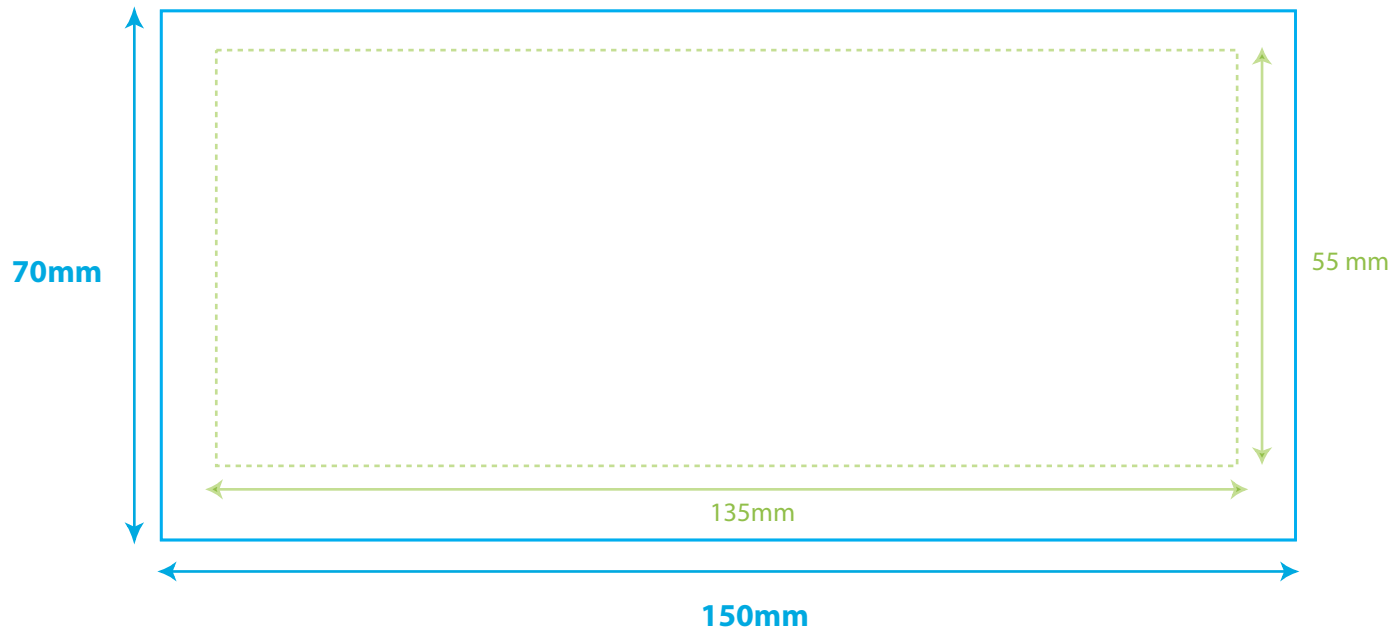

# TBC615 1 - 10

10cl Rigid plastic cup PP - 1 o 2 colours

**TBC615 2 de 10**

**30cl Rigid plastic cup PP - 1 o 2 colours**

# TBC615 3 - 10

40cl Rigid plastic cup PP - 1 o 2 colors

**TBC615 4 - 10**

50cl Rigid plastic cup PP Largo - 1 o 2 colours

**TBC615 5 - 10**

50cl Rigid plastic cup PP - 1 o 2 colours

115mm

240 mm

250mm

87 mm

**TBC615 6 - 10**

**60cl Rigid plastic cup PP - 1 o 2 colours**

# TBC615 9 - 10

Rigid plastic cup PP 30 cl - Full color

200mm

115mm

**TBC615 10 - 10**

50cl - Rigid plastic cup - PP - Full color