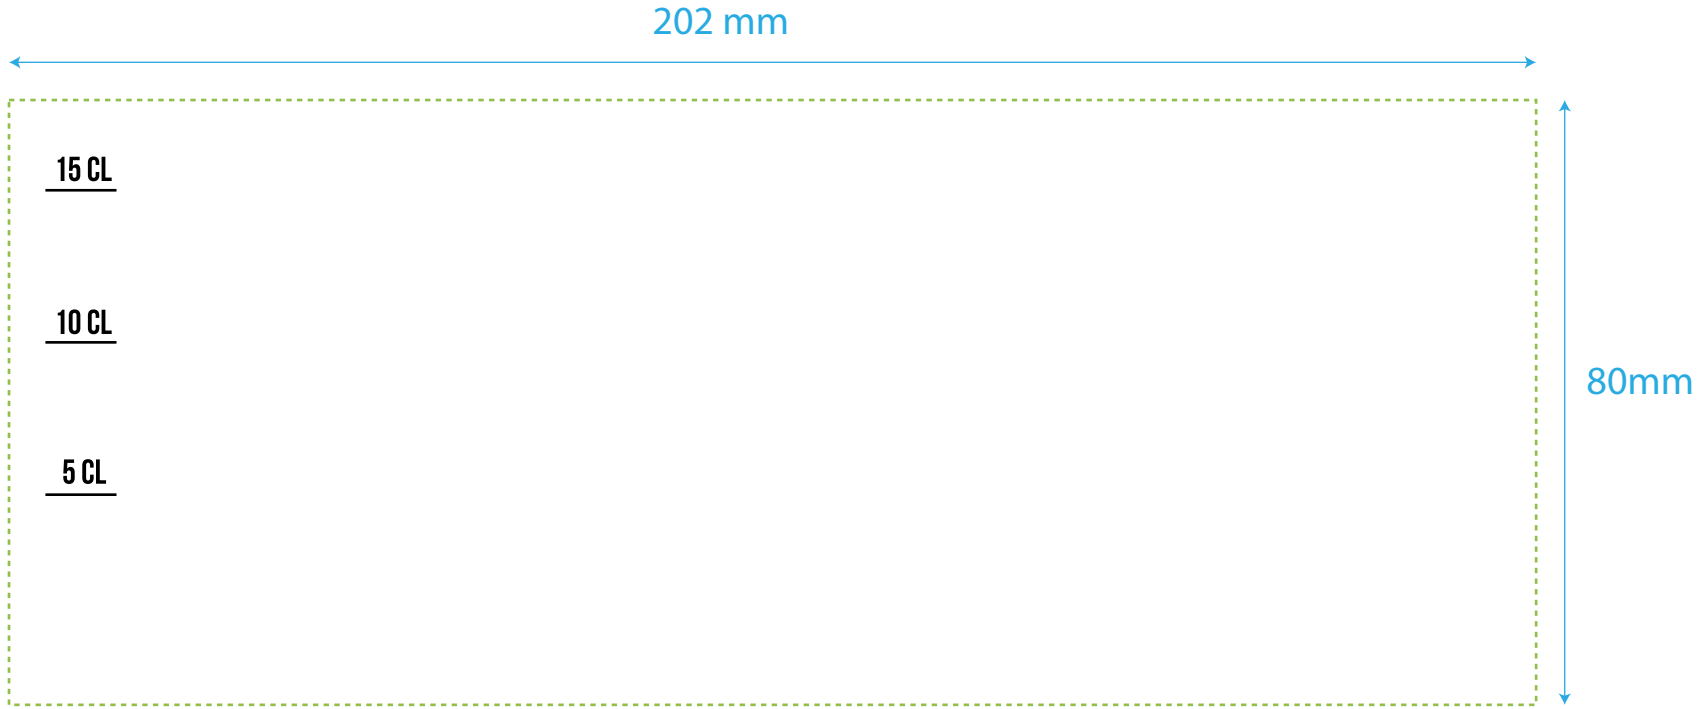

TBC615 7 - 10

10cl Rigid plastic cup PP - Full color