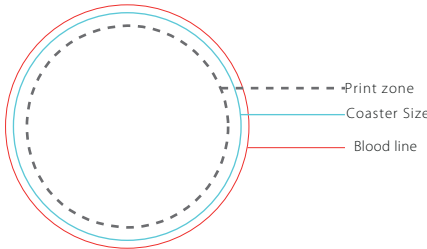

TBC753- Coaster 10,3cm

1 side

TBC753- Coaster 10,3cm

2 sides