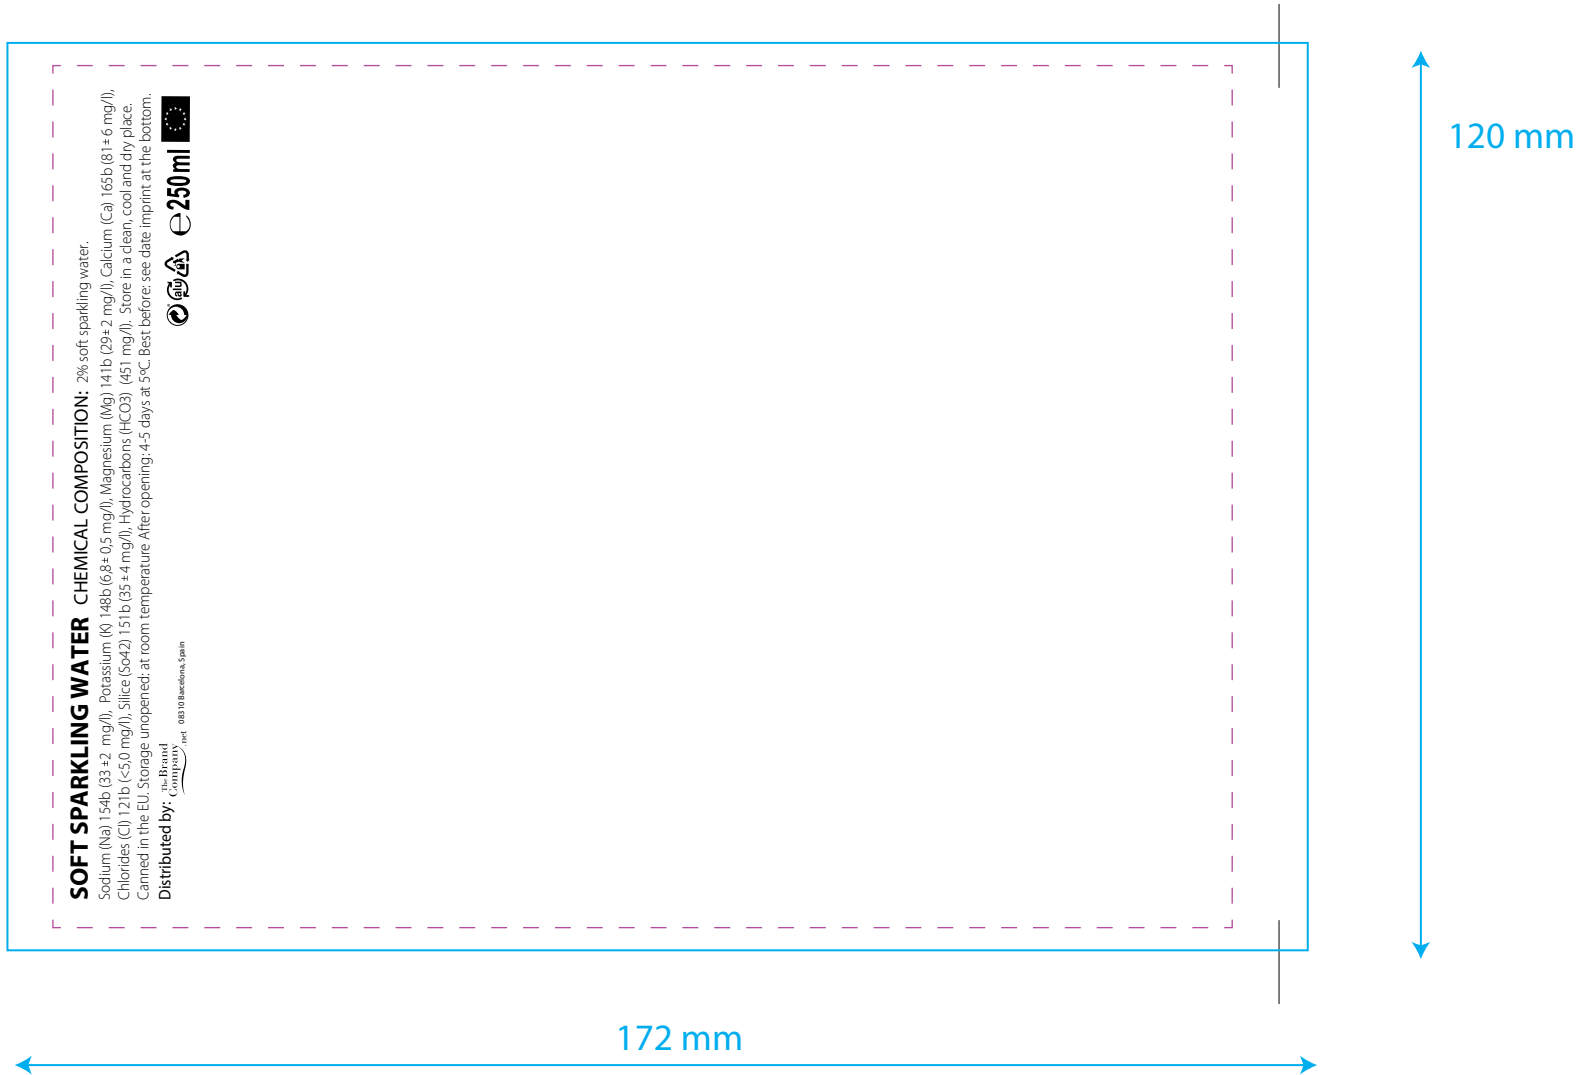

Water can - Sticker label

-  Printing area
-  Artwork area

Water can - 2% soft sparkling water - Sticker label

 Printing area
 Artwork area

Water can - sparkling water - Sticker label

 Printing area
 Artwork area