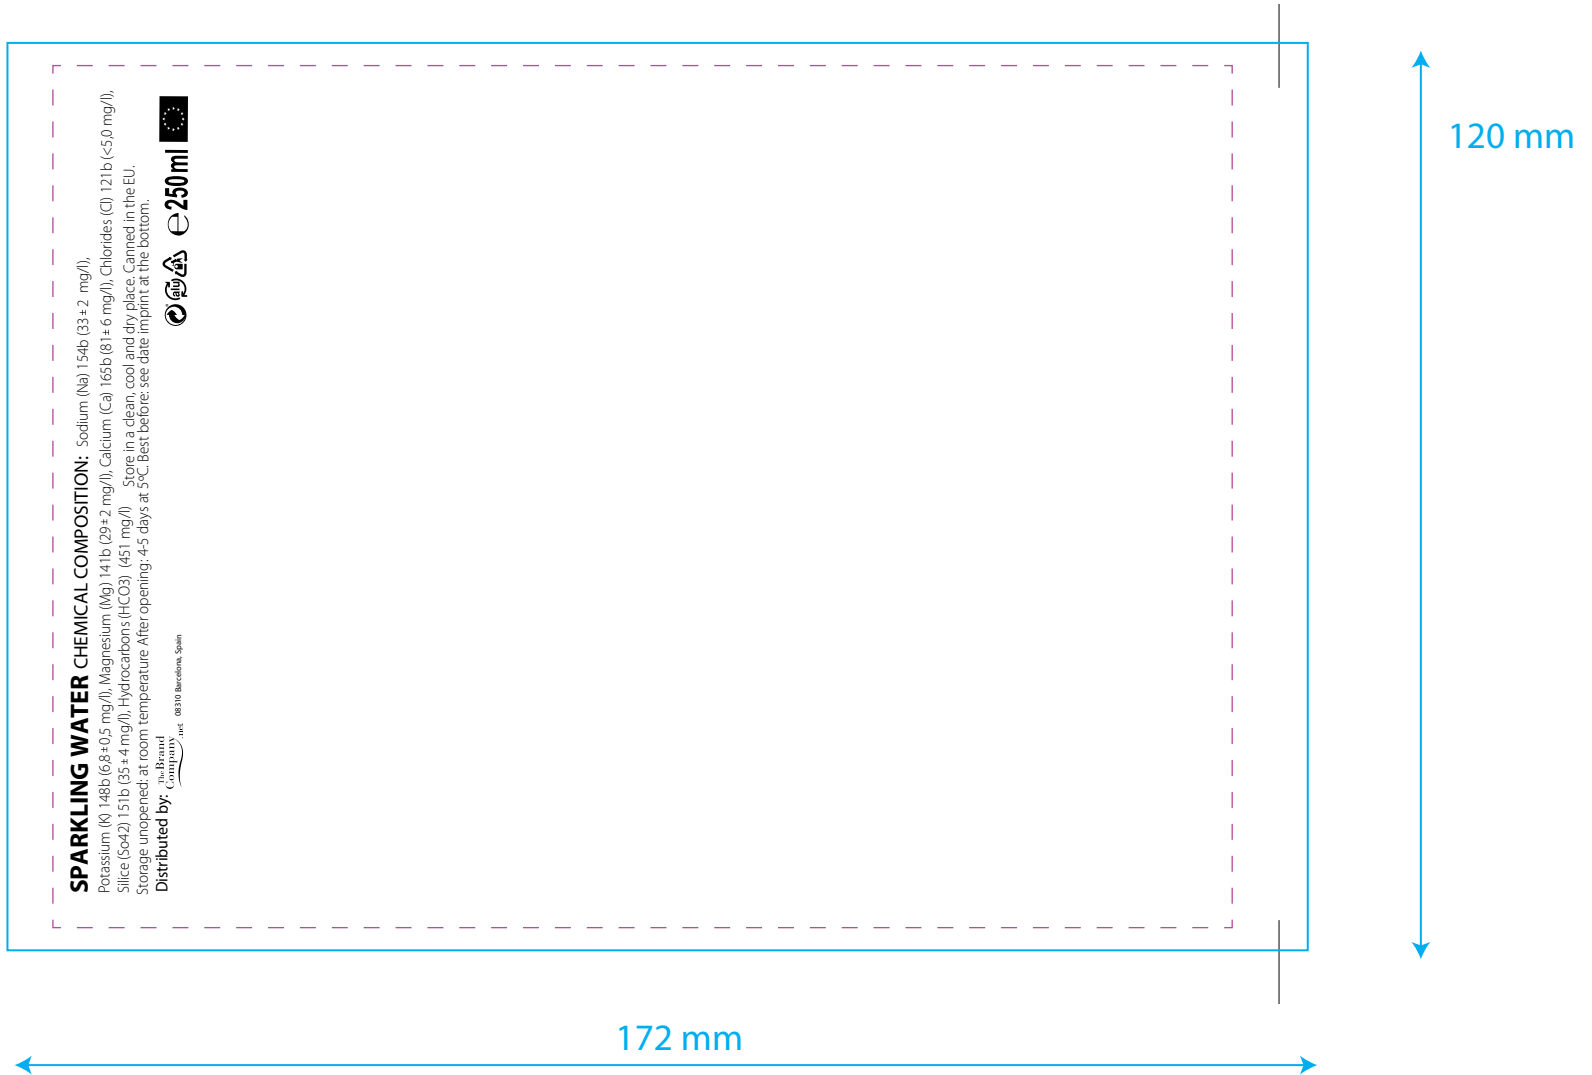

Water can - Sticker label

-  Printing area
-  Artwork area

Water can - 2% soft sparkling water - Sticker label

 Printing area
 Artwork area

Water can - sparkling water - Sticker label

 Printing area
 Artwork area