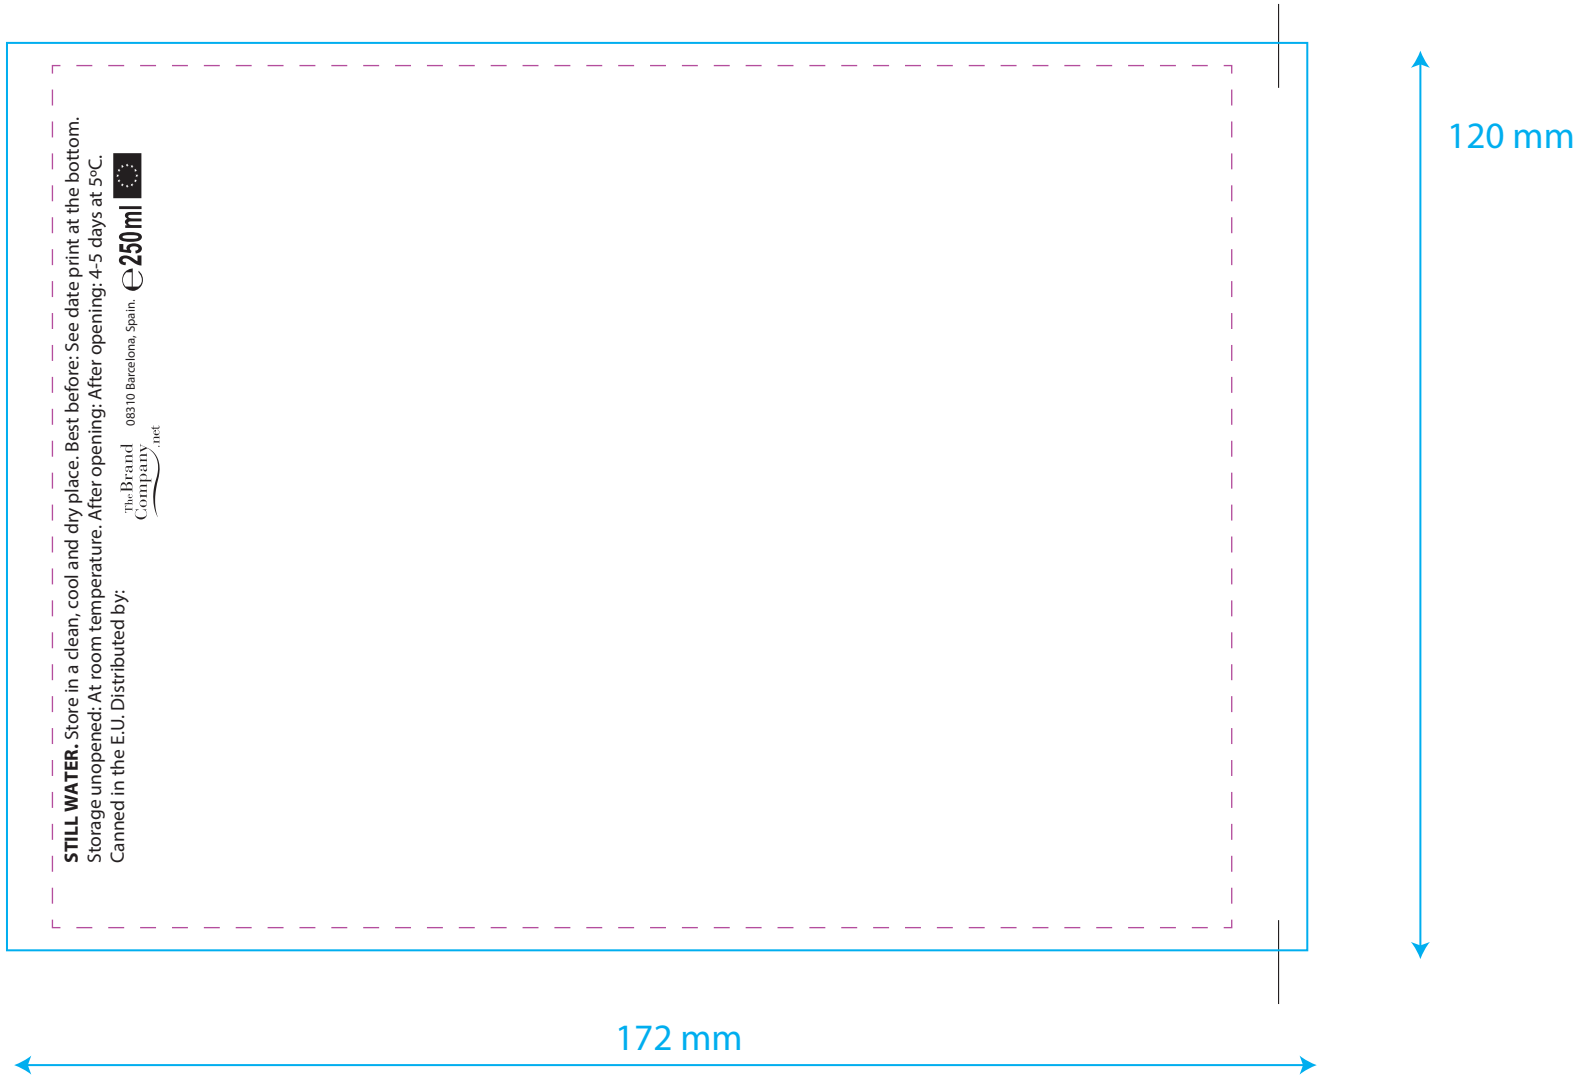

Water can - Sticker label

-  Printing area
-  Artwork area

Water can - 2% soft sparkling water - Sticker label

 Printing area
 Artwork area

Water can - sparkling water - Sticker label

 Printing area
 Artwork area