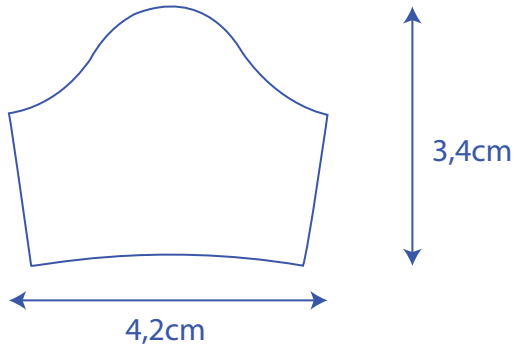

## Vollfarbig

Eat Me Cup - Essbarer Becher - 4oz

Eat Me Cup - Essbarer Becher - 8oz