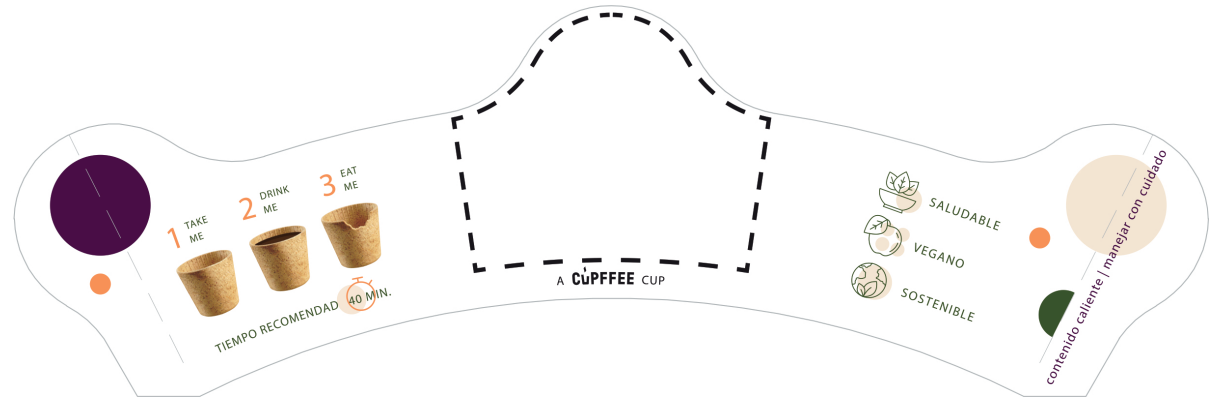

# TBC603 1 - 2

## Vollfarbig

Eat Me Cup - Essbarer Becher - 4oz

Eat Me Cup - Essbarer Becher - 8oz

### Etikett - Vollfarbig

Eat Me Cup - Essbarer Becher - 4oz

Eat Me Cup - Essbarer Becher - 8oz