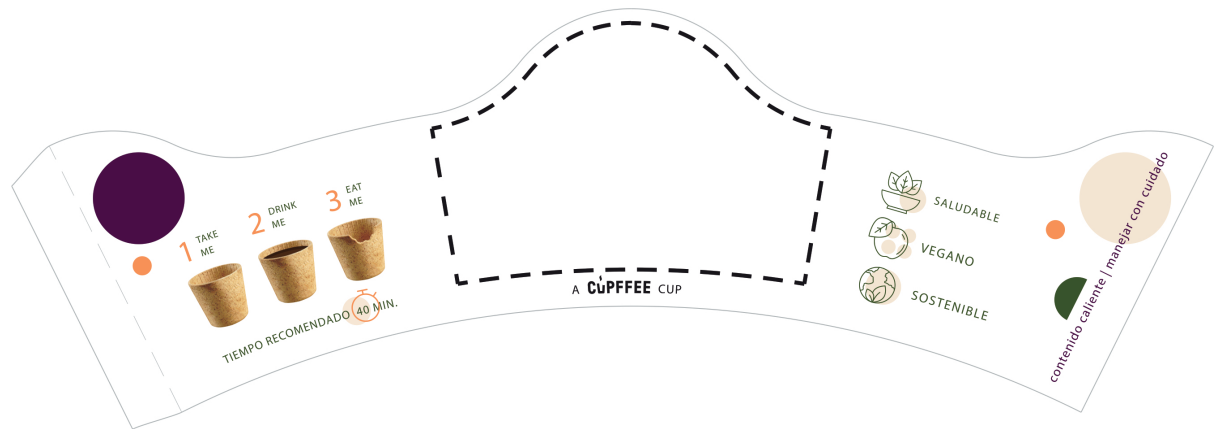

# TBC603 1 - 2

## Vollfarbig

Eat Me Cup - Essbarer Becher - 4oz

Eat Me Cup - Essbarer Becher - 8oz

### Etikett - Vollfarbig

Eat Me Cup - Essbarer Becher - 4oz

Eat Me Cup - Essbarer Becher - 8oz