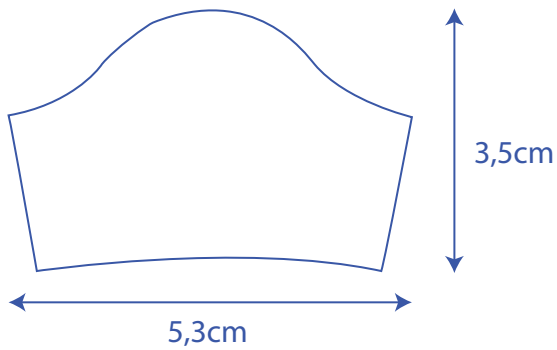

## Vollfarbig

Eat Me Cup - Essbarer Becher - 4oz

Eat Me Cup - Essbarer Becher - 8oz