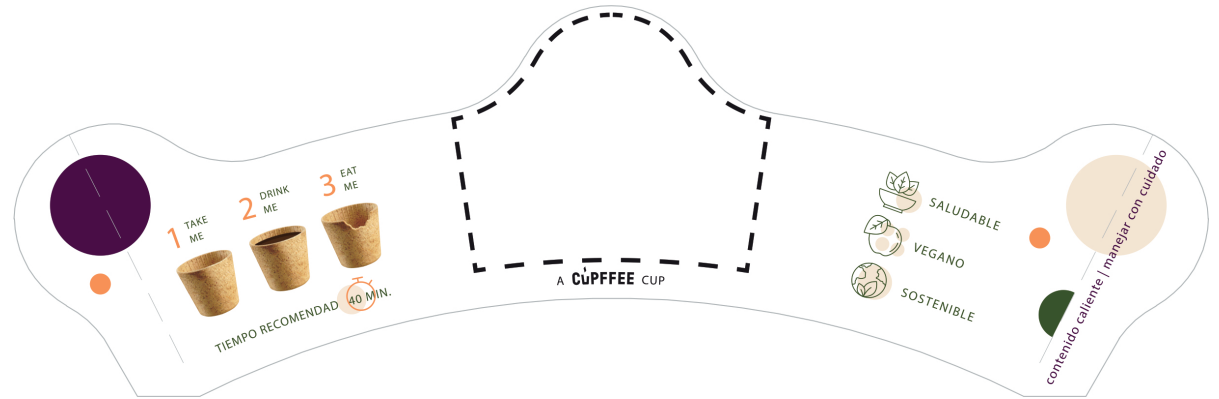

## Full color

### Eat Me Cup - Edible cup - 4oz

### Eat Me Cup - Edible cup - 8oz

### Sticker label full color

Eat Me Cup - Edible cup - 4oz

Eat Me Cup - Edible cup - 8oz