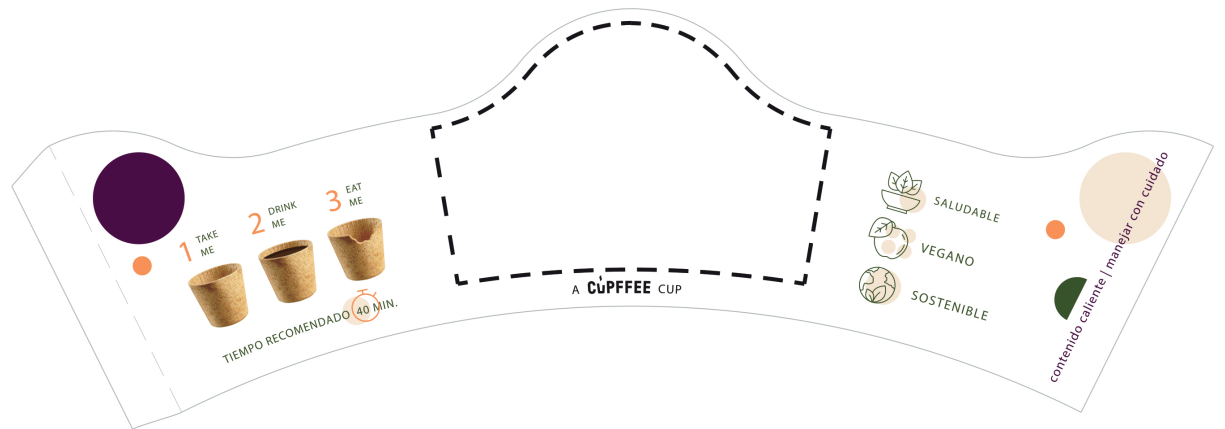

## Full color

### Eat Me Cup - Edible cup - 4oz

### Eat Me Cup - Edible cup - 8oz

### Sticker label full color

Eat Me Cup - Edible cup - 4oz

Eat Me Cup - Edible cup - 8oz