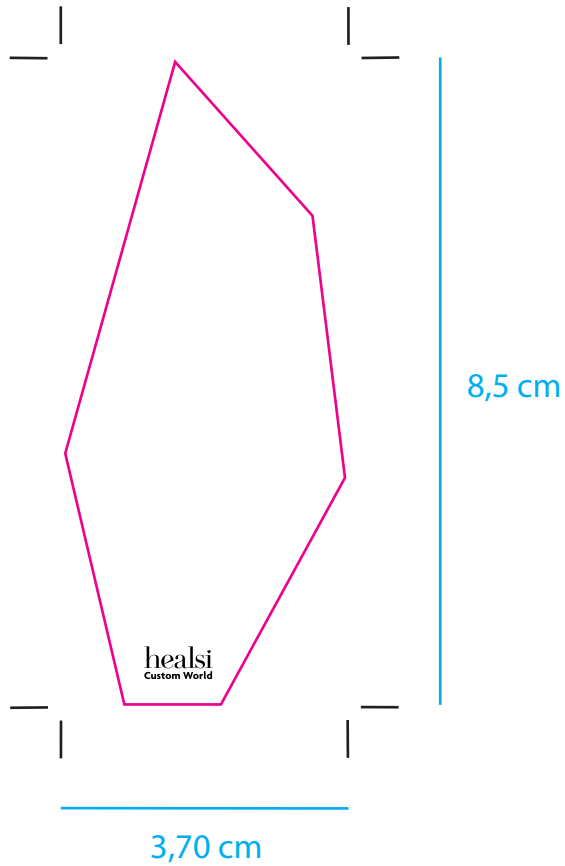

TBC184 1 - 2

Healsi 40cl - Verre

TBC184 2 - 2

Healsi 850ml - Verre