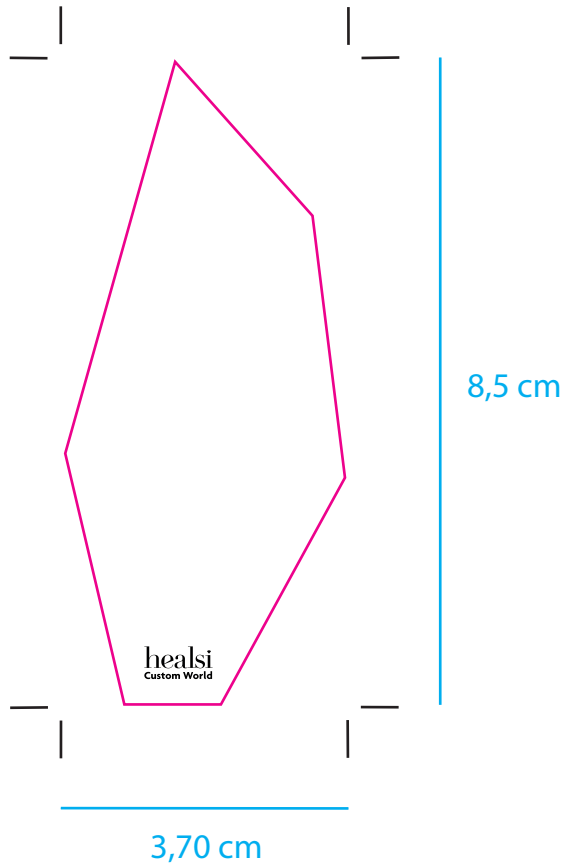

# TBC180 1 - 2

Healsi 40cl

**TBC180 2 - 2**

Healsi 850ml