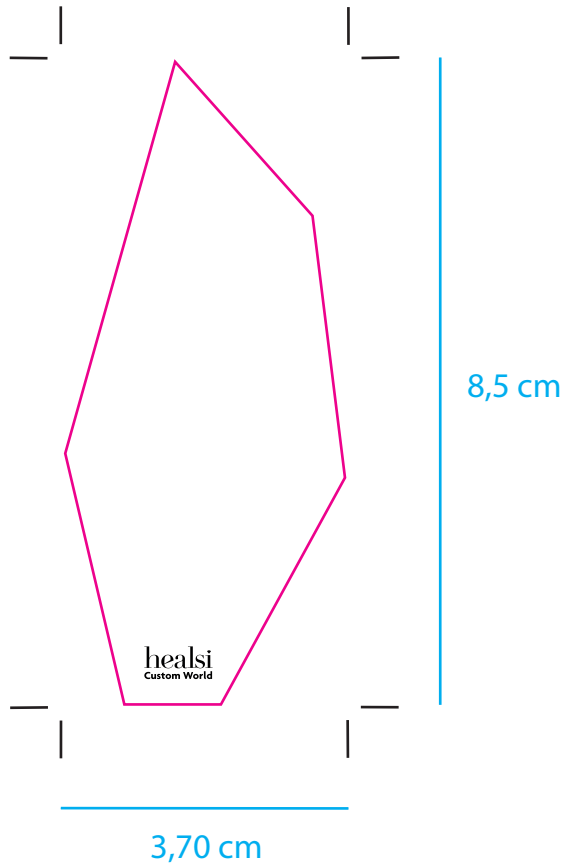

TBC180 1 - 2

Healsi 40cl

TBC180 2 - 2

Healsi 850ml