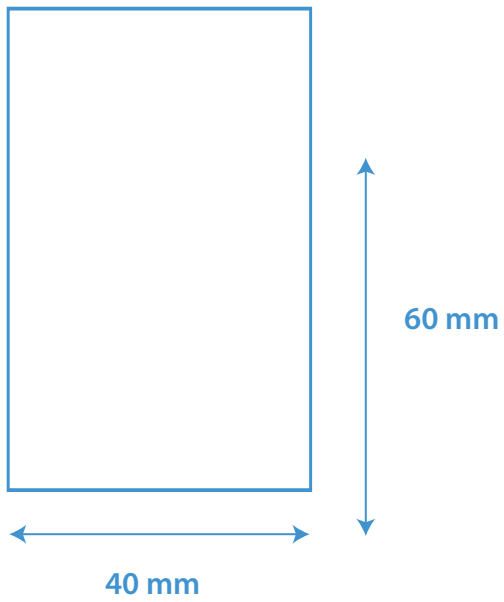

# TBC840 1 - 2

NOCTURNE 50

1-2 colors

Laser

230 mm

**TBC840 2 - 2**

NOCTURNE 70

1-2 colors

230 mm

130 mm

Laser

110 mm

44 mm