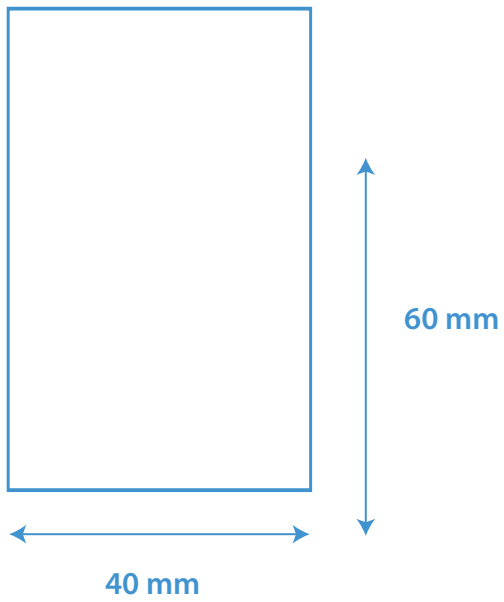

TBC840 1 - 2

NOCTURNE 50

1-2 colors

Laser

230 mm

TBC840 2 - 2

NOCTURNE 70

1-2 colors

230 mm

130 mm

Laser

44 mm

110 mm