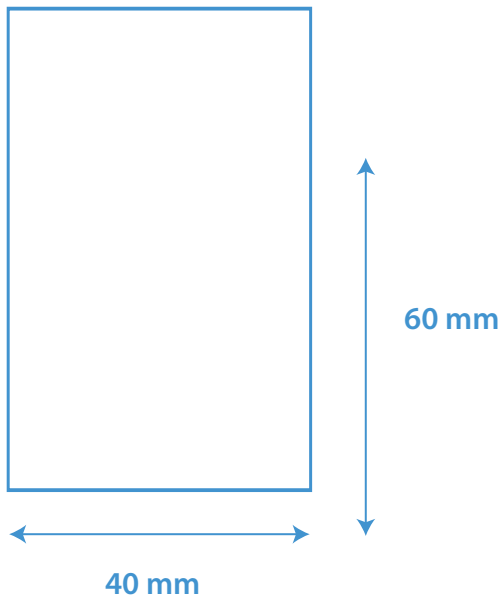

TBC840 1 - 2

NOCTURNE 50

1-2 colors

Laser

TBC840 2 - 2

NOCTURNE 70

1-2 colors

230 mm

130 mm

Laser

110 mm

44 mm