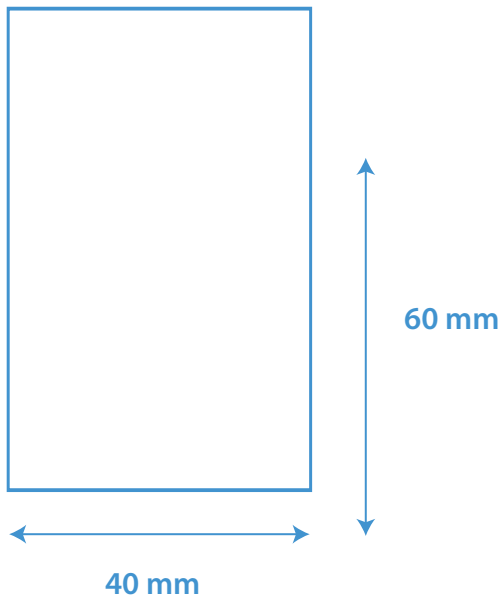

TBC840 1 - 2

NOCTURNE 50

1-2 colors

Laser

TBC840 2 - 2

NOCTURNE 70

1-2 colors

130 mm

230 mm

Laser

110 mm

44 mm