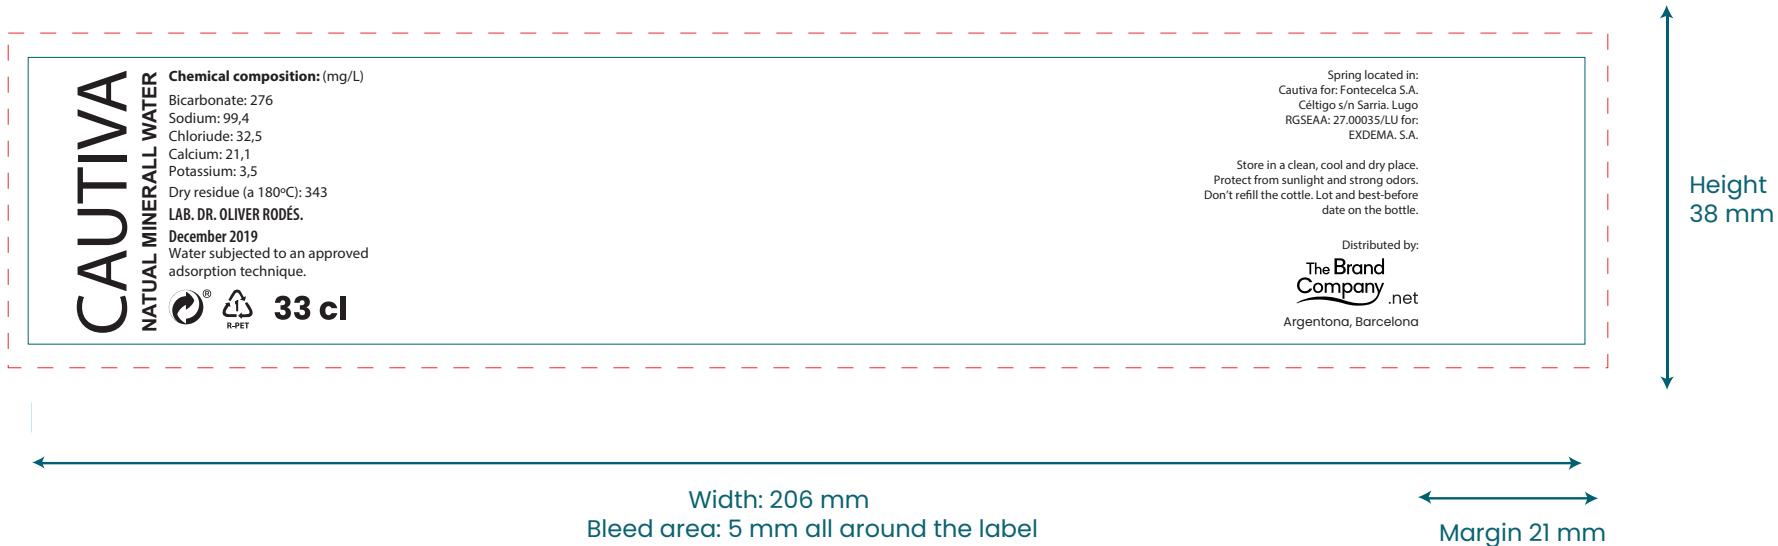

33cl Classic - Paper / Plastic Label

**Health Regulations on Water Labelling:**

The largest letter of CULTIVA must be 1.5 times larger than the largest letter of the advertiser.

50cl Classic - Paper / Plastic Label

**Health Regulations on Water Labelling:**

The largest letter of CULTIVA must be 1.5 times larger than the largest letter of the advertiser.