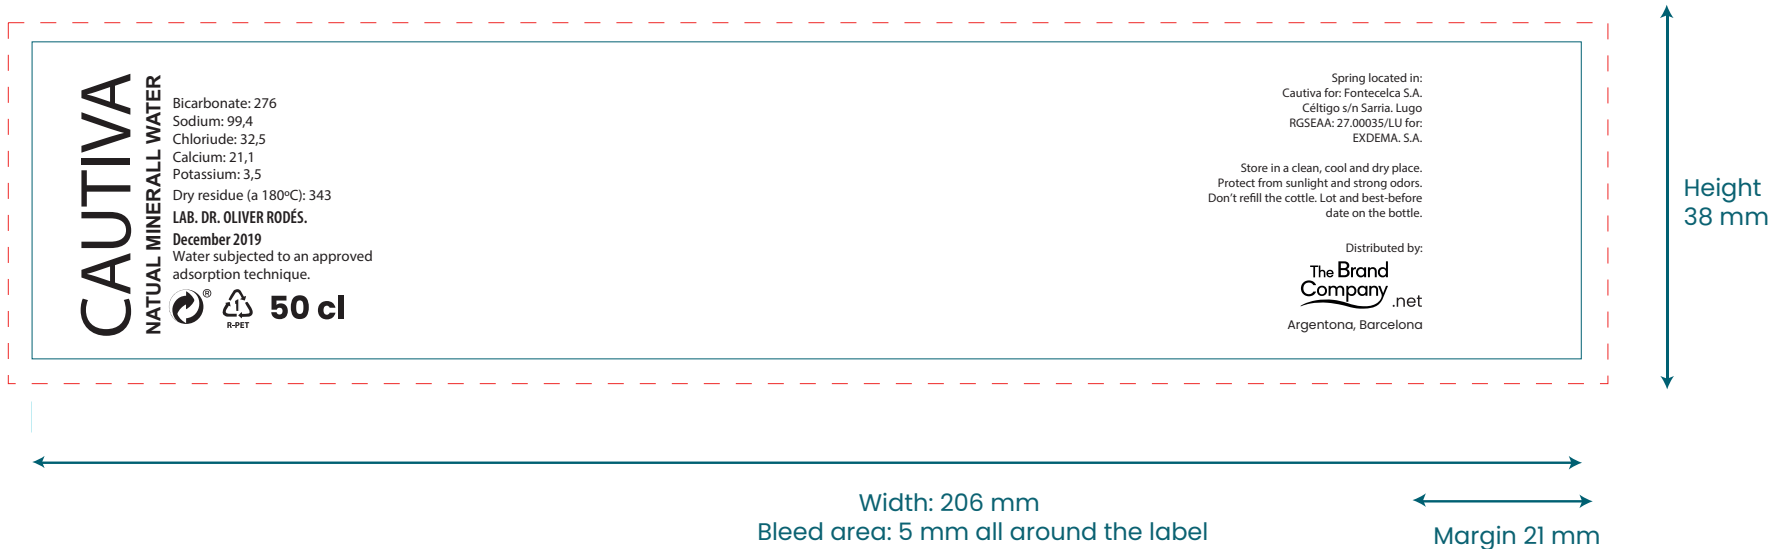

33cl Classic - Paper / Plastic Label

**Health Regulations on Water Labelling:**

The largest letter of CULTIVA must be 1.5 times larger than the largest letter of the advertiser.

50cl Classic - Paper / Plastic Label

**Health Regulations on Water Labelling:**

The largest letter of CULTIVA must be 1.5 times larger than the largest letter of the advertiser.