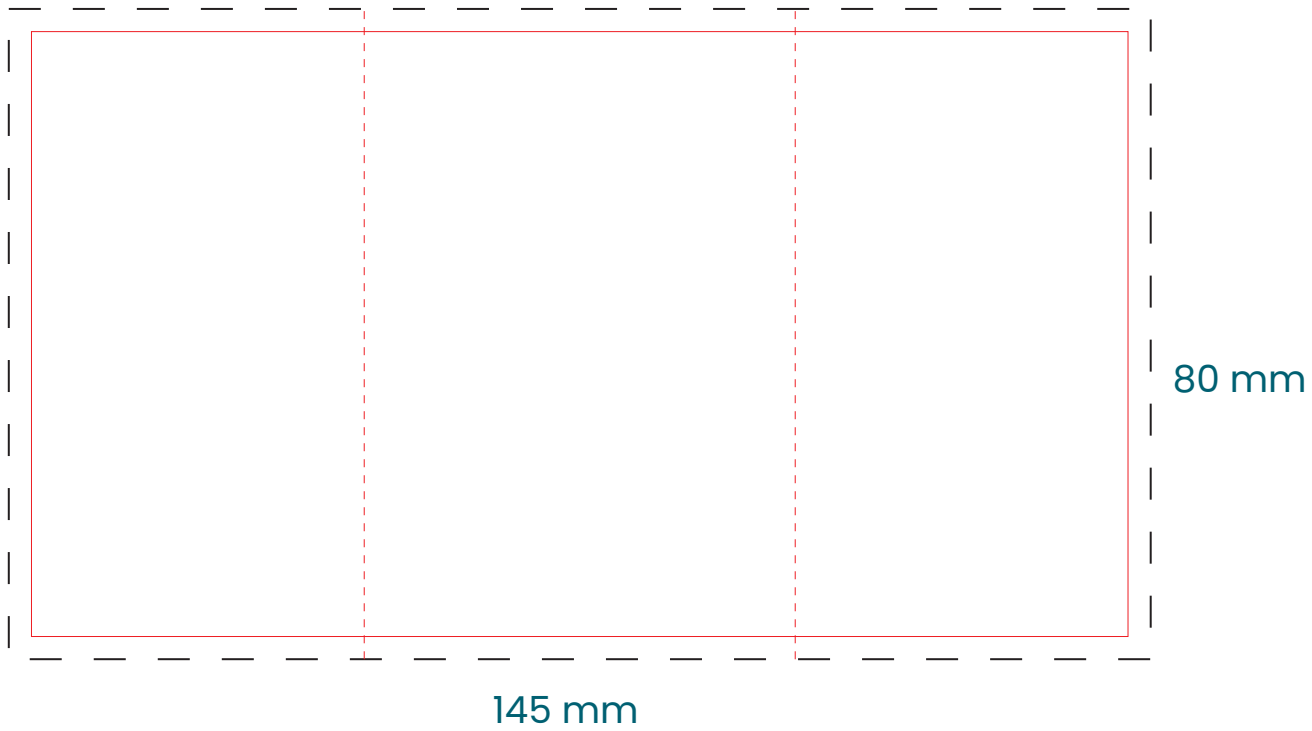

170

Carton Water 33 cl

Sticker label 1 side

1 - 5

170

2-5

Carton Water 33 cl

XL sticker label

170

3-5

Carton Water 33 cl

XL sticker label

150 mm

100 mm

170

Carton Water

Direct print

33 cl
Printing area

90 mm

35 mm

50 cl
Printing area

150 mm

35 mm

4-5

170

5-5

Carton Water 33 cl

Full area