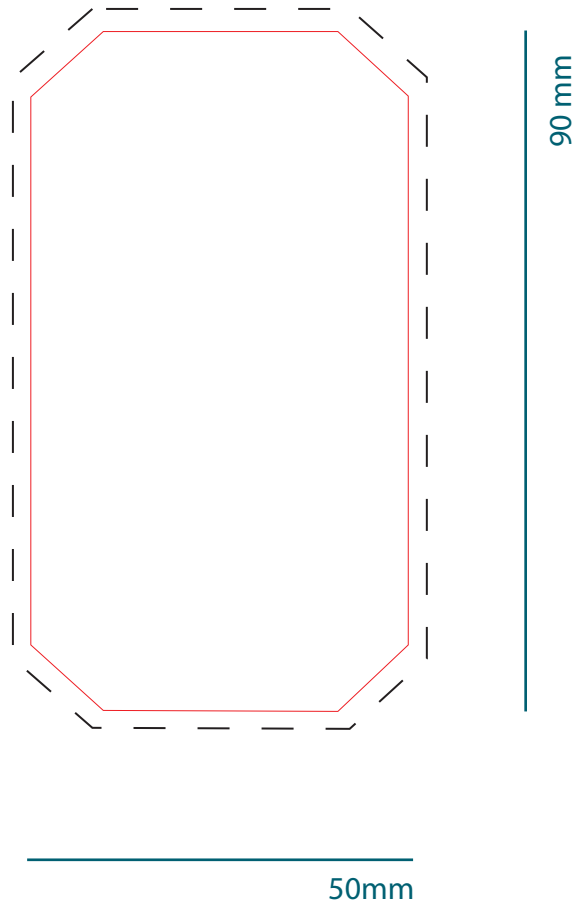

170

Carton Water 33 cl

Sticker label 1 side

1 - 5

170

2-5

Carton Water 33 cl

XL sticker label

170

3-5

Carton Water 33 cl

XL sticker label

150 mm

100 mm

170

Carton Water

Direct print

33 cl
Printing area

90 mm

35 mm

50 cl
Printing area

150 mm

35 mm

4-5

170

5-5

Carton Water 33 cl

Full area