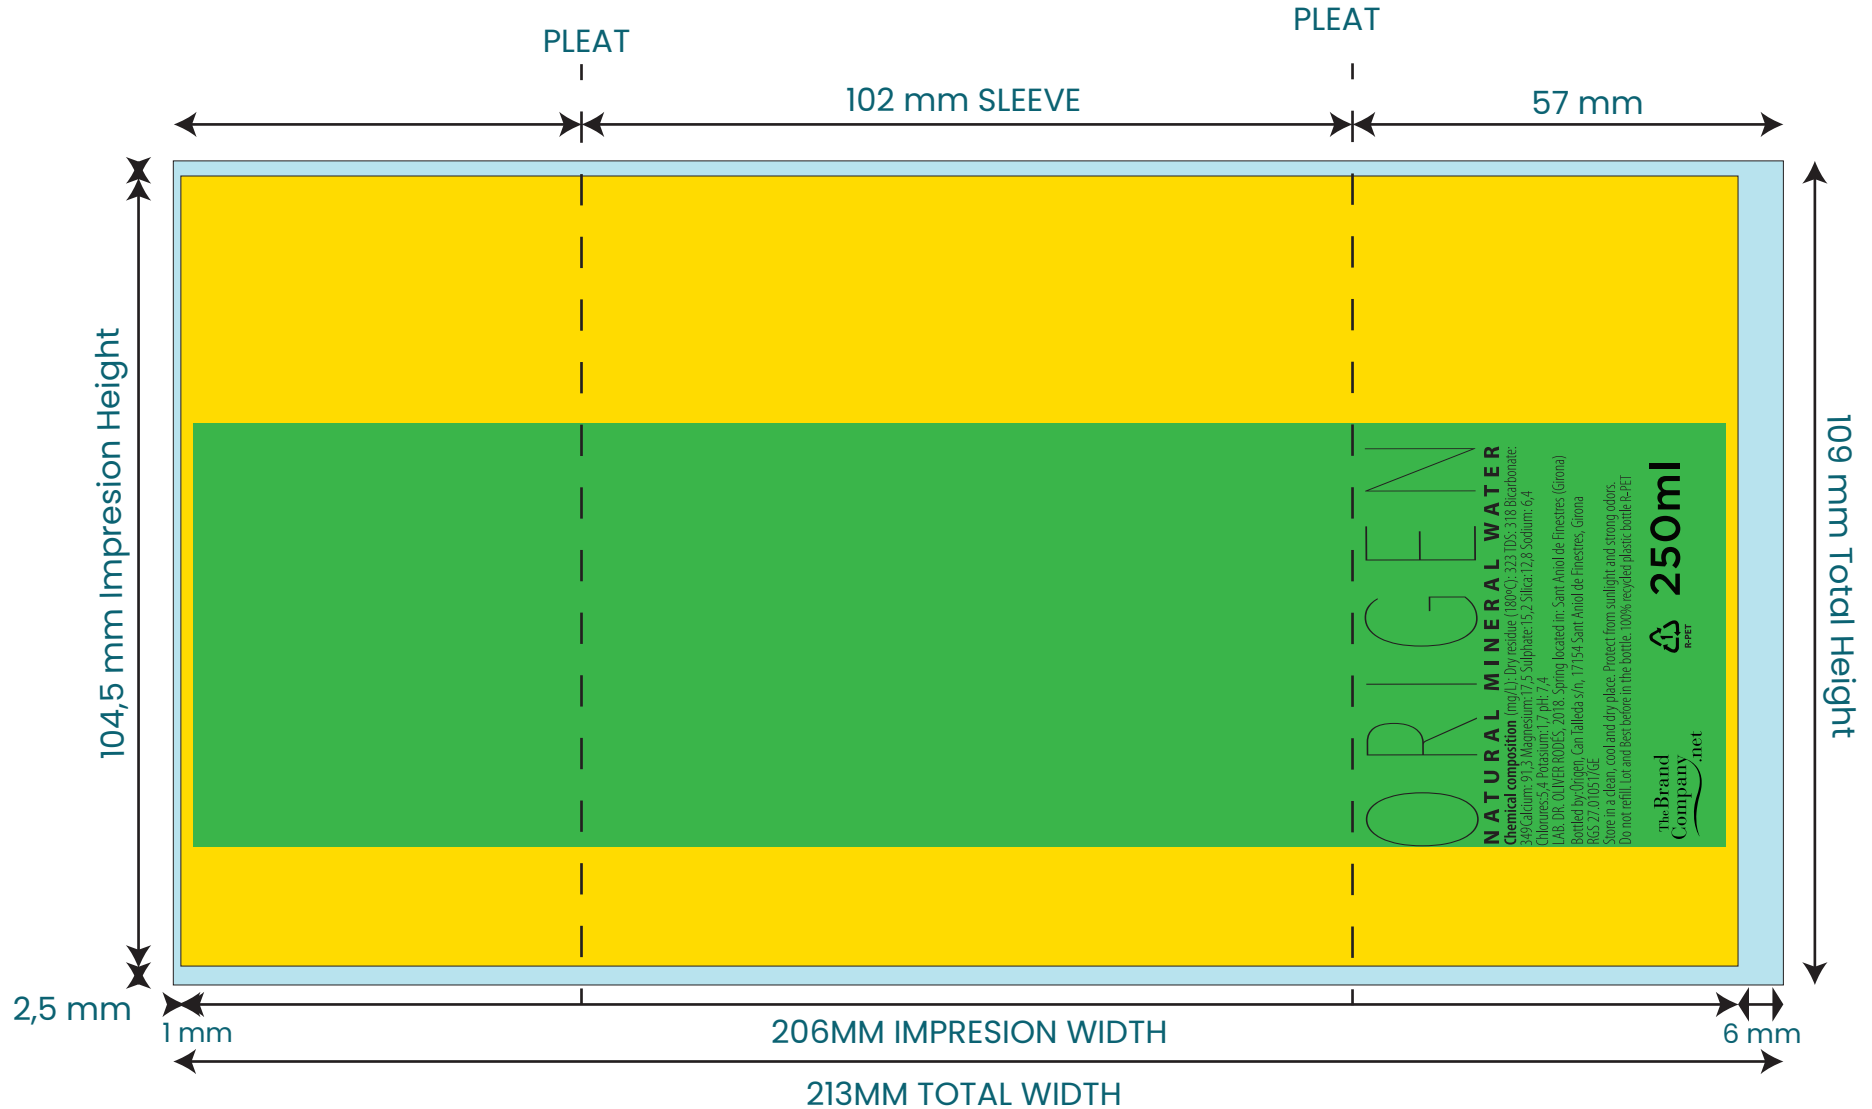

100

1 - 3

25cl Origen - Paper or Plastic Label / Direct Print

100

2 - 3

Origen PET 25cl Full Wrap

Sleeve 102 mm width x 109 mm height

MATERIAL PVC FILM

Add Lot and Best Before

50cl Origen - Paper or plastic label / Direct print

**Water Health Labelling Regulations:**

The largest letter of Sant Aniol must be 1.5 times larger than the largest letter of the advertiser.